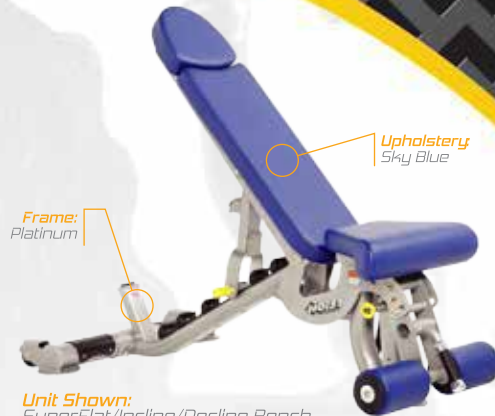

CF/RS/RPL/CMJ Color Options

Standard Frame Color Options

PLATINUM

TEXTURED WHITE

Unit Shown:
SuperFlat/Incline/Decline Bench
CF-3165

Standard Upholstery Color Options

DOVE GRAY

SLATE GRAY